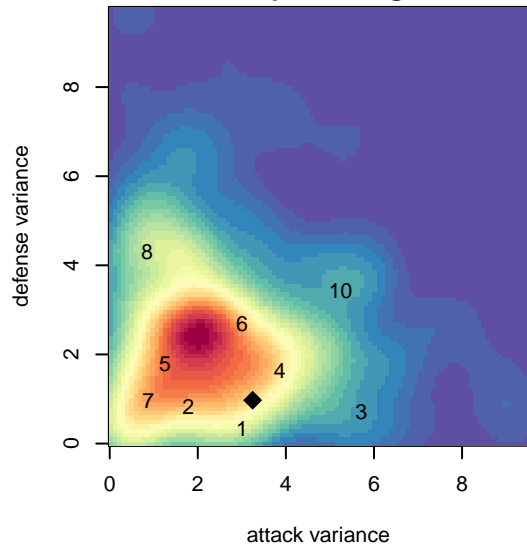

Nortac Sparta Red B05

FC Tacoma
 Tacoma, WA
 B05 total strength=883
 attack=1.5 defense=1.18
 fall league = PSPL Classic 1 – West U13
 spr league = Spr PSPL – '05 Classic 1 – West I

alt names used:
 NORTAC SPARTA B05 Red
 Sparta B05 Red
 NORTAC SPARTA B05 Red
 NORTAC SPARTA B05 RED (WA)

Venues played:
 2016 WA Cup U12 Silver U12
 2017 Seattle Cup BU13 Silver
 2017 PSPL Classic 1 – West U13
 2017 Spr PSPL – '05 Classic 1 – West U13
 2017 WA Cup U13 Silver U13

Nortac Sparta Red B05
 Dots are actual minus expected GF (blue circles) and GA (red triangles).
 Blue line is smoothed change in attack strength. Red is smoothed change in defense strength.

**attack and defense variance (black dot)
relative to other teams
and top 10 in region**

**attack and defense rating
relative to others at age
and all opponents in last 13 months**

Performance relative to 13 month average