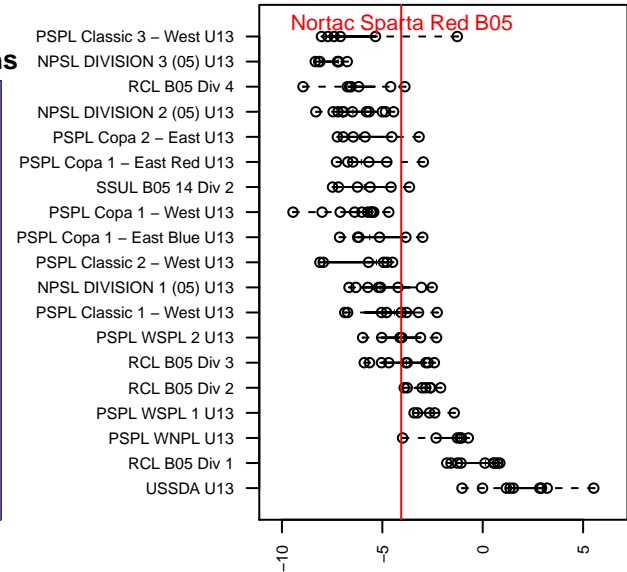

Nortac Sparta Red B05

FC Tacoma
 Tacoma, WA
 B05 total strength=883
 attack=1.5 defense=1.18
 fall league = PSPL Classic 1 – West U13
 spr league = Spr PSPL – '05 Classic 1 – West I

alt names used:
 NORTAC SPARTA B05 Red
 Sparta B05 Red
 NORTAC SPARTA B05 Red
 NORTAC SPARTA B05 RED (WA)

Venues played:
 2016 WA Cup U12 Silver U12
 2017 Seattle Cup BU13 Silver
 2017 PSPL Classic 1 – West U13
 2017 Spr PSPL – '05 Classic 1 – West U13
 2017 WA Cup U13 Silver U13

Nortac Sparta Red B05
 Dots are actual minus expected GF (blue circles) and GA (red triangles).
 Blue line is smoothed change in attack strength. Red is smoothed change in defense strength.

**attack and defense variance (black dot)
relative to other teams
and top 10 in region**

**attack and defense rating
relative to others at age
and all opponents in last 13 months**

Performance relative to 13 month average