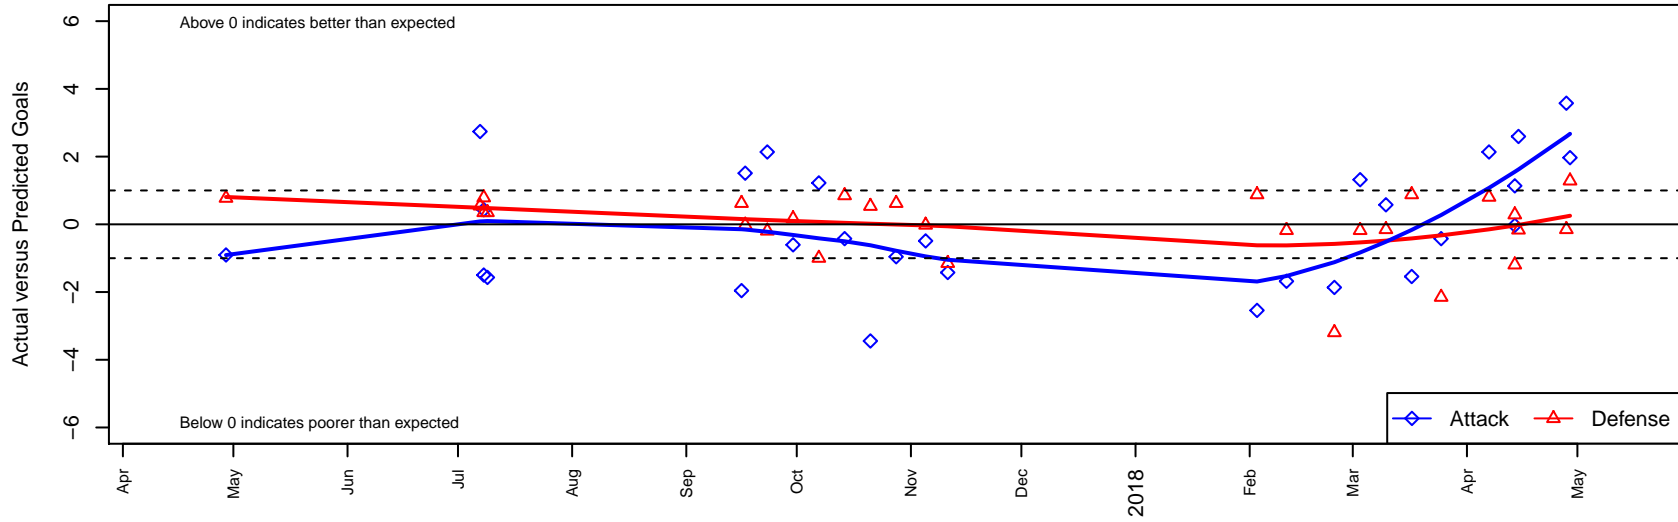

Nortac Sparta Red B05

FC Tacoma
 Tacoma, WA
 B05 total strength=883
 attack=1.5 defense=1.18
 fall league = PSPL Classic 1 – West U13
 spr league = Spr PSPL – '05 Classic 1 – West I

alt names used:
 NORTAC SPARTA B05 Red
 Sparta B05 Red
 NORTAC SPARTA B05 Red
 NORTAC SPARTA B05 RED (WA)

Venues played:
 2016 WA Cup U12 Silver U12
 2017 Seattle Cup BU13 Silver
 2017 PSPL Classic 1 – West U13
 2017 Spr PSPL – '05 Classic 1 – West U13
 2017 WA Cup U13 Silver U13

Nortac Sparta Red B05
 Dots are actual minus expected GF (blue circles) and GA (red triangles).
 Blue line is smoothed change in attack strength. Red is smoothed change in defense strength.

**attack and defense variance (black dot)
relative to other teams
and top 10 in region**

**attack and defense rating
relative to others at age
and all opponents in last 13 months**

Performance relative to 13 month average