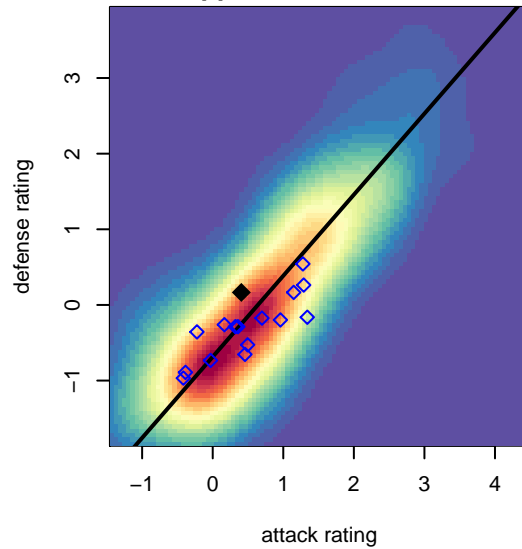

Nortac Sparta Red B05

FC Tacoma
 Tacoma, WA
 B05 total strength=883
 attack=1.5 defense=1.18
 fall league = PSPL Classic 1 – West U13
 spr league = Spr PSPL – '05 Classic 1 – West I

alt names used:
 NORTAC SPARTA B05 Red
 Sparta B05 Red
 NORTAC SPARTA B05 Red
 NORTAC SPARTA B05 RED (WA)

Venues played:
 2016 WA Cup U12 Silver U12
 2017 Seattle Cup BU13 Silver
 2017 PSPL Classic 1 – West U13
 2017 Spr PSPL – '05 Classic 1 – West U13
 2017 WA Cup U13 Silver U13

Nortac Sparta Red B05
 Dots are actual minus expected GF (blue circles) and GA (red triangles).
 Blue line is smoothed change in attack strength. Red is smoothed change in defense strength.

**attack and defense variance (black dot)
relative to other teams
and top 10 in region**

**attack and defense rating
relative to others at age
and all opponents in last 13 months**

Performance relative to 13 month average